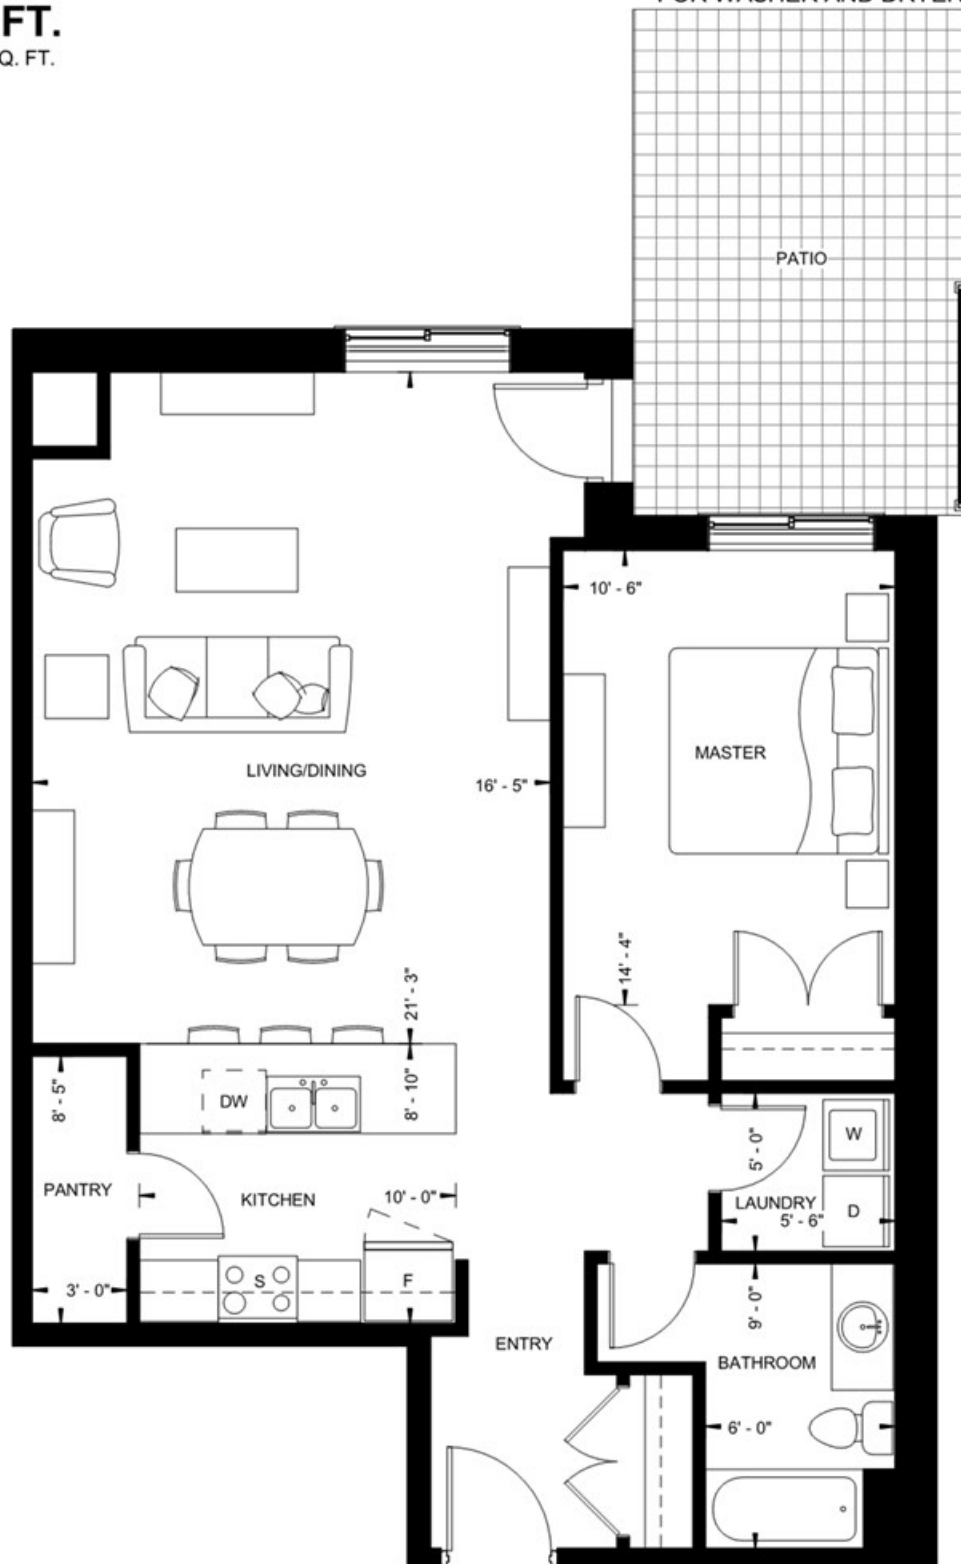

WELLAND

1 BEDROOM
953 SQ. FT.

PATIO 175 SQ. FT.

- SPACIOUS GROUND FLOOR PATIO
- SPACIOUS PANTRY
- GENEROUS LIVING/DINING AREA
- IN-SUITE LAUNDRY WITH HOOK-UPS FOR WASHER AND DRYER

GROUND FLOOR

VICTORIA STATION RESIDENCE

PLEASE NOTE: MEASUREMENTS ARE SUBJECT TO CHANGE AND MAY NOT BE 100% ACCURATE. FLOOR PLAN AREA PROVIDED FOR CONVENIENCE AND ARE TO BE USED AS A GUIDELINE ONLY.