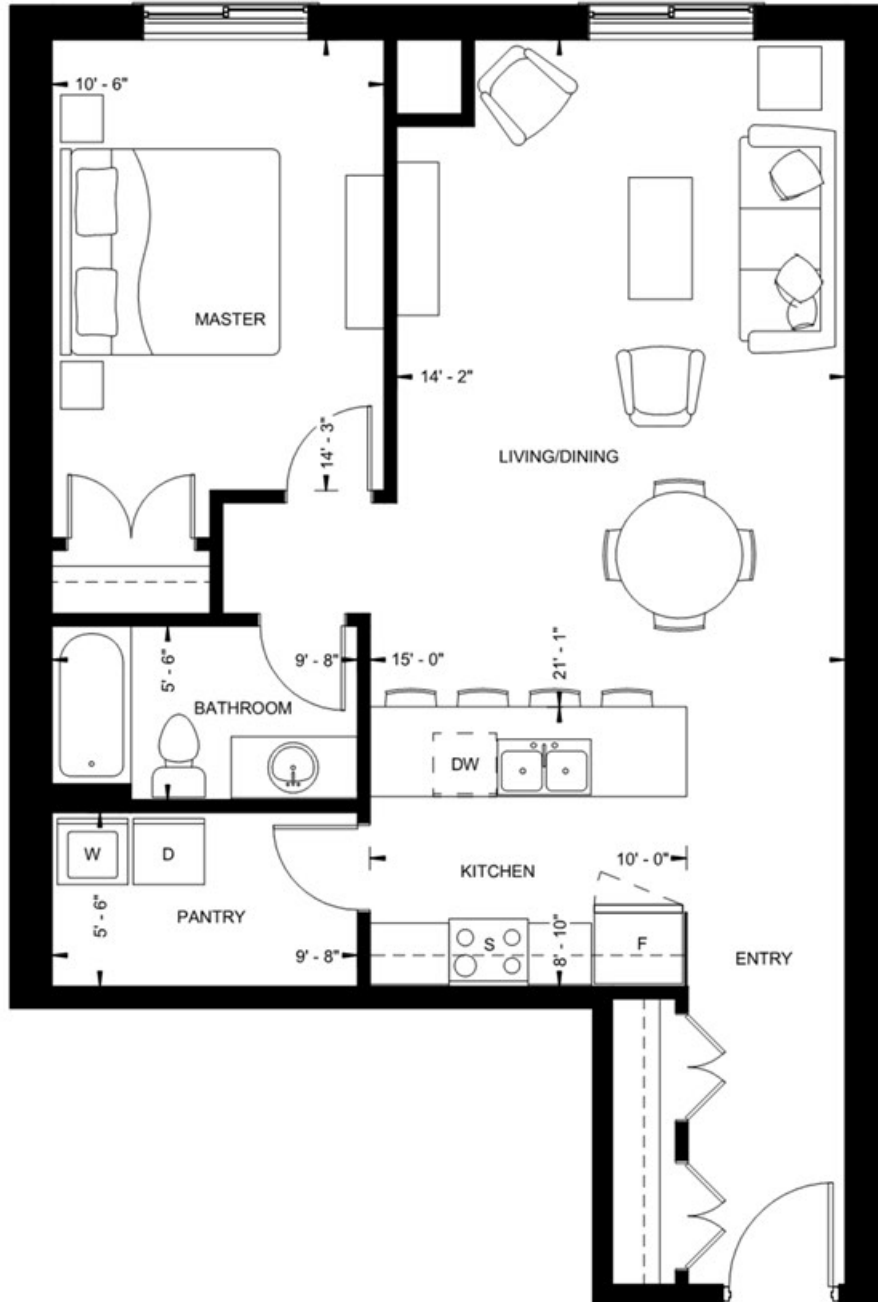

SIMCOE

1 BEDROOM
914 SQ. FT.

- GENEROUS LIVING AREA
- IN-SUITE LAUNDRY WITH HOOK-UPS FOR WASHER AND DRYER

FLOORS 2 - 5

VICTORIA STATION RESIDENCE

PLEASE NOTE: MEASUREMENTS ARE SUBJECT TO CHANGE AND MAY NOT BE 100% ACCURATE. FLOOR PLAN AREA PROVIDED FOR CONVENIENCE AND ARE TO BE USED AS A GUIDELINE ONLY.